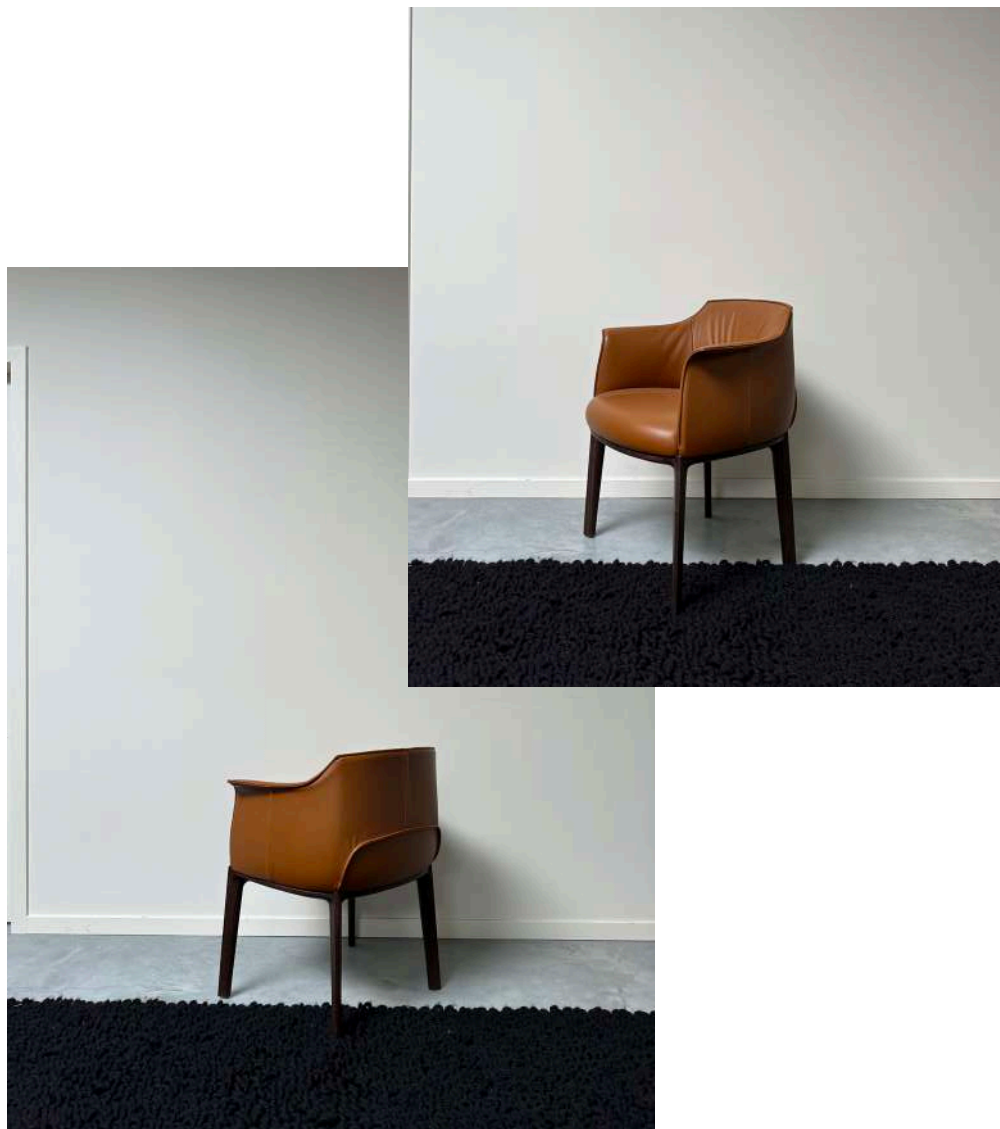

POLTRONA FRAU

Archibald Dining Chair - 4 stuks

Bekleding: SC Pelle Frau leder 68 Sahara Marrone

Onderstel: es in Moka stain

Afmetingen: L65 x B57 x H76 - ZH49 cm

~~€ 2.662,- incl. BTW per stoel~~

€ 1.850,- incl. BTW per stoel

*niet afzonderlijk verkrijgbaar

**te bezichtigen in onze toonzaal te Moorsel